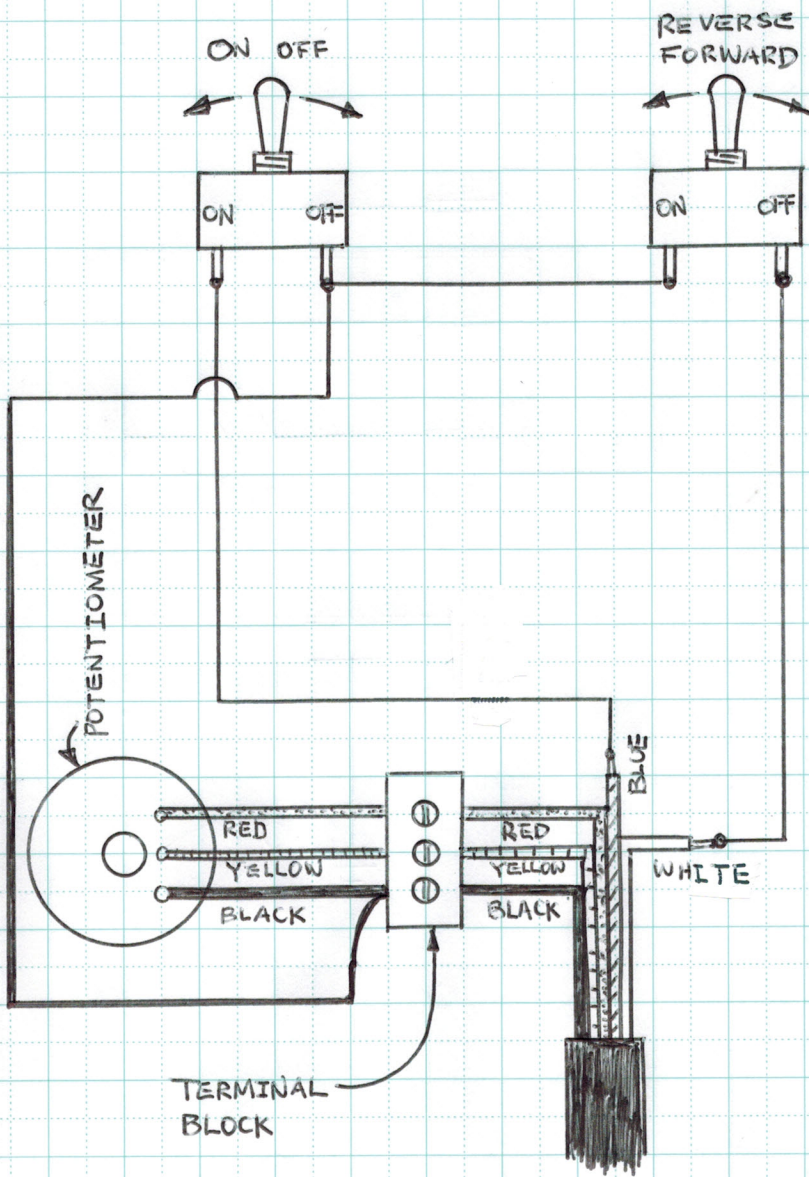

# WIRING FOR THE REVISED PNO0309 AND PNO0211

TWO ON/OFF SPST TOGGLE SWITCHES ARE REQUIRED.

MARCH 16, 2018

MAKERMOTOR