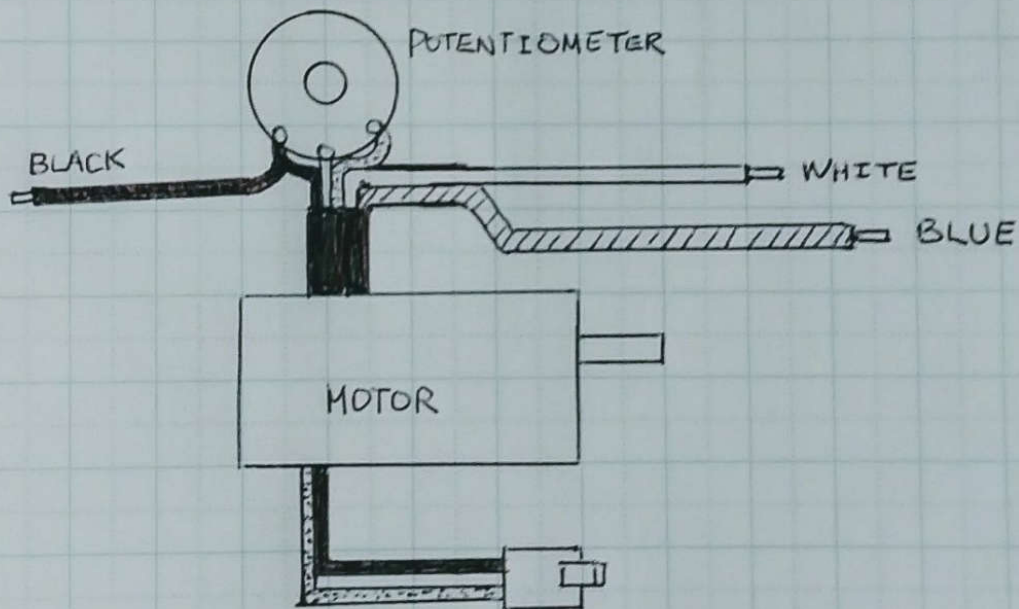

HOW TO SET UP LIMIT SWITCHES WITH PNO0309 PNO0211

N.O. L.S. - NORMALLY OPEN LIMIT SWITCH
 DPDT SWITCH - DOUBLE POLE DOUBLE THROW
 REVERSE/FOWARD SWITCH

NOVEMBER 3, 2017

MAKERMOTOR