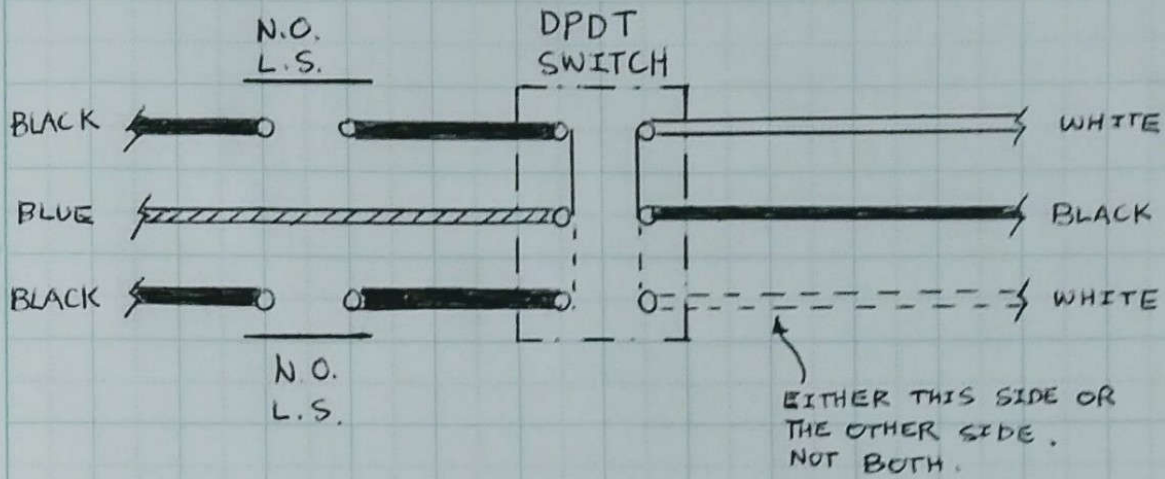

HOW TO SET UP LIMIT SWITCHES WITH PNO0309 PNO0211

N.O. L.S. - NORMALLY OPEN LIMIT SWITCH
 DPDT SWITCH - DOUBLE POLE DOUBLE THROW
 REVERSE/FOWARD SWITCH

NOVEMBER 3, 2017

MAKERMOTOR